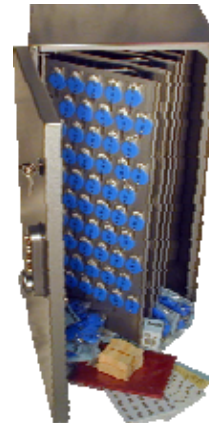

Tags

Extra key tags - (#1-550 red & blue, blank) pack of 50	$ 30.00
Extra key tags - hand stamped #'s (each)	$ 1.00
Extra key tags - non sequential (each)	$ 2.25

Deluxe Split Rings (bag of 100)	$ 10.00
Signature tags (x200)	$ 10.00
Perforated number sheet	$ 2.00
Index Card - alpha / numeric	$ 1.50
Car Yard Stickers (sheet of 33)	$ 1.00