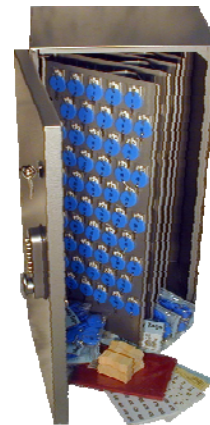

### OPTIONAL ACCESSORIES

PANEL ONLY for 686 and 686L cabinet (100 hooks)	\$ 94.00
PANEL ONLY for 530 cabinet (70 hooks)	\$ 82.00
SHELF ONLY for S530	\$ 10.80
SHELF ONLY for S686	\$ 14.04
SHELF ONLY for S686L	\$ 16.20
Metal Shelf Brackets (x4)	\$ 6.47

### Locks

Fitted w/ Mechanical Key Pad	\$ 239.00
Fitted w/ 3 digit combo lock	\$ 55.00
Fitted w/ a Bi-Lock Cam Lock (no keys standard)	\$ 149.00
Bi-Lock Key	\$ 22.00
Fitted w/ 3-point locking system (MKP ONLY)	\$ 99.00

### Tags

Extra key tags - (#1-550 red & blue, blank) pack of 50	\$ 30.00
Extra key tags - hand stamped #'s (each)	\$ 1.00
Extra key tags - non sequential (each)	\$ 2.25

Deluxe Split Rings (bag of 100)	\$ 9.00
Signature tags (x200)	\$ 10.00
Perforated number sheet	\$ 2.00
Index Card - alpha / numeric	\$ 1.50
Car Yard Stickers (sheet of 33)	\$ 1.00